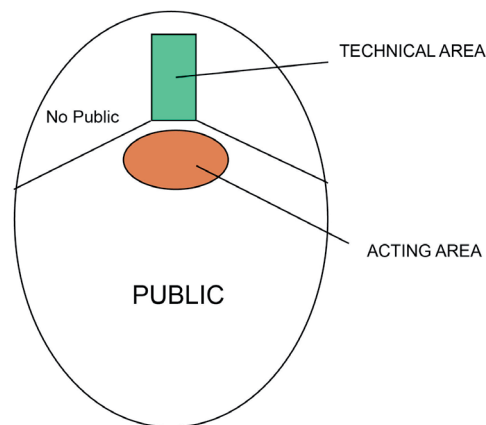

RIDER

La Route/Anonima Teatro

Lenght,
Audience

Spaces

Theatrical
Spaces

Lenght 20 min , All audiences. From 4 years old.
Capacity : about 150/200 people

Public space ; streets, places, all unusual spaces

8m depth (lenght of the van + space of the performance)
3m width
3,50m height (height of the van + technical space on the roof)
Flat ground (no slope)